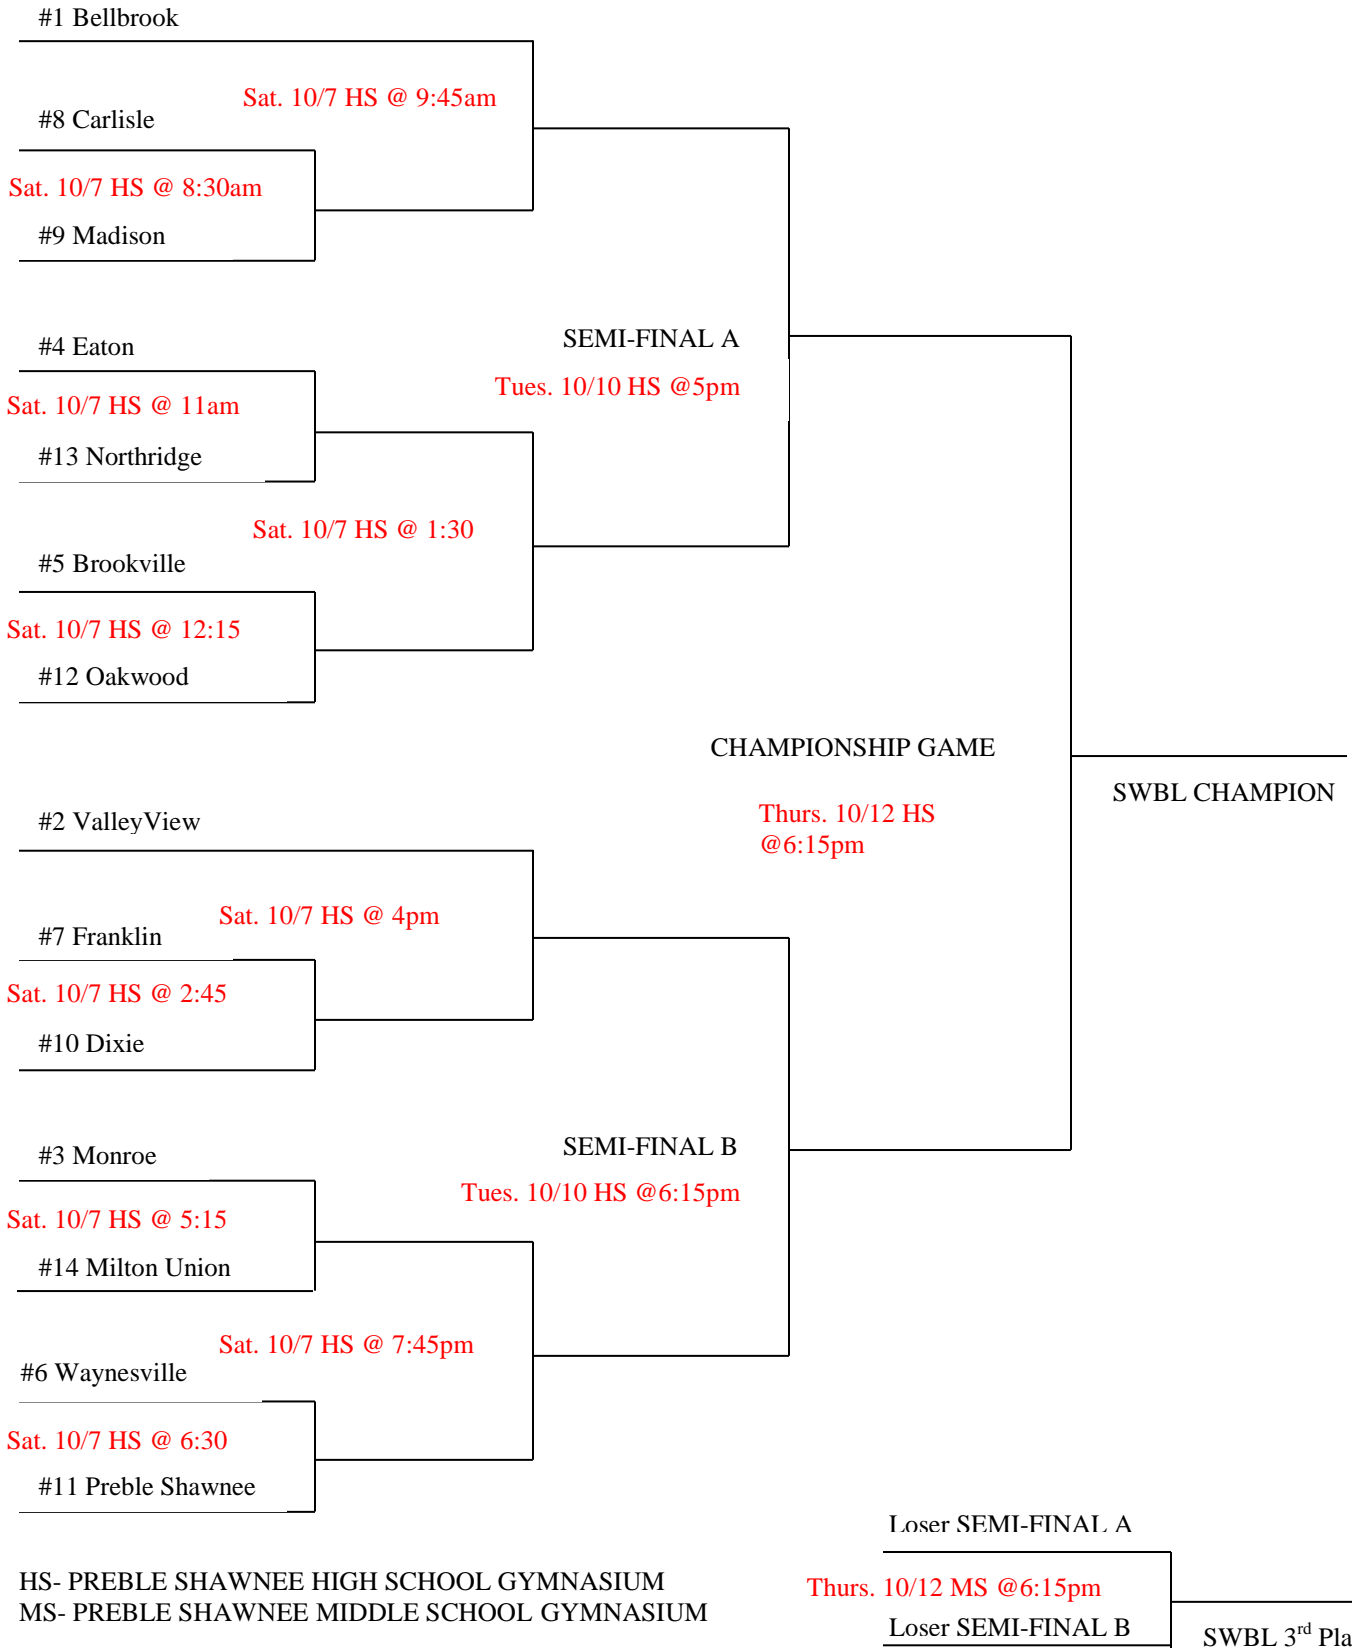

**SOUTHWESTERN BUCKEYE LEAGUE
8TH GRADE GIRLS VOLLEYBALL CHAMPIONSHIP BRACKET
OCTOBER 7—12, 2017**

#1 Bellbrook

#8 Carlisle

Sat. 10/7 HS @ 9:45am

Sat. 10/7 HS @ 8:30am

#9 Madison

#4 Eaton

Sat. 10/7 HS @ 11am

#13 Northridge

Tues. 10/10 HS @ 5pm

Sat. 10/7 HS @ 1:30

#5 Brookville

Sat. 10/7 HS @ 12:15

#12 Oakwood

CHAMPIONSHIP GAME

#2 ValleyView

Thurs. 10/12 HS @ 6:15pm

#7 Franklin

Sat. 10/7 HS @ 4pm

Sat. 10/7 HS @ 2:45

#10 Dixie

#3 Monroe

SEMI-FINAL B

Sat. 10/7 HS @ 5:15